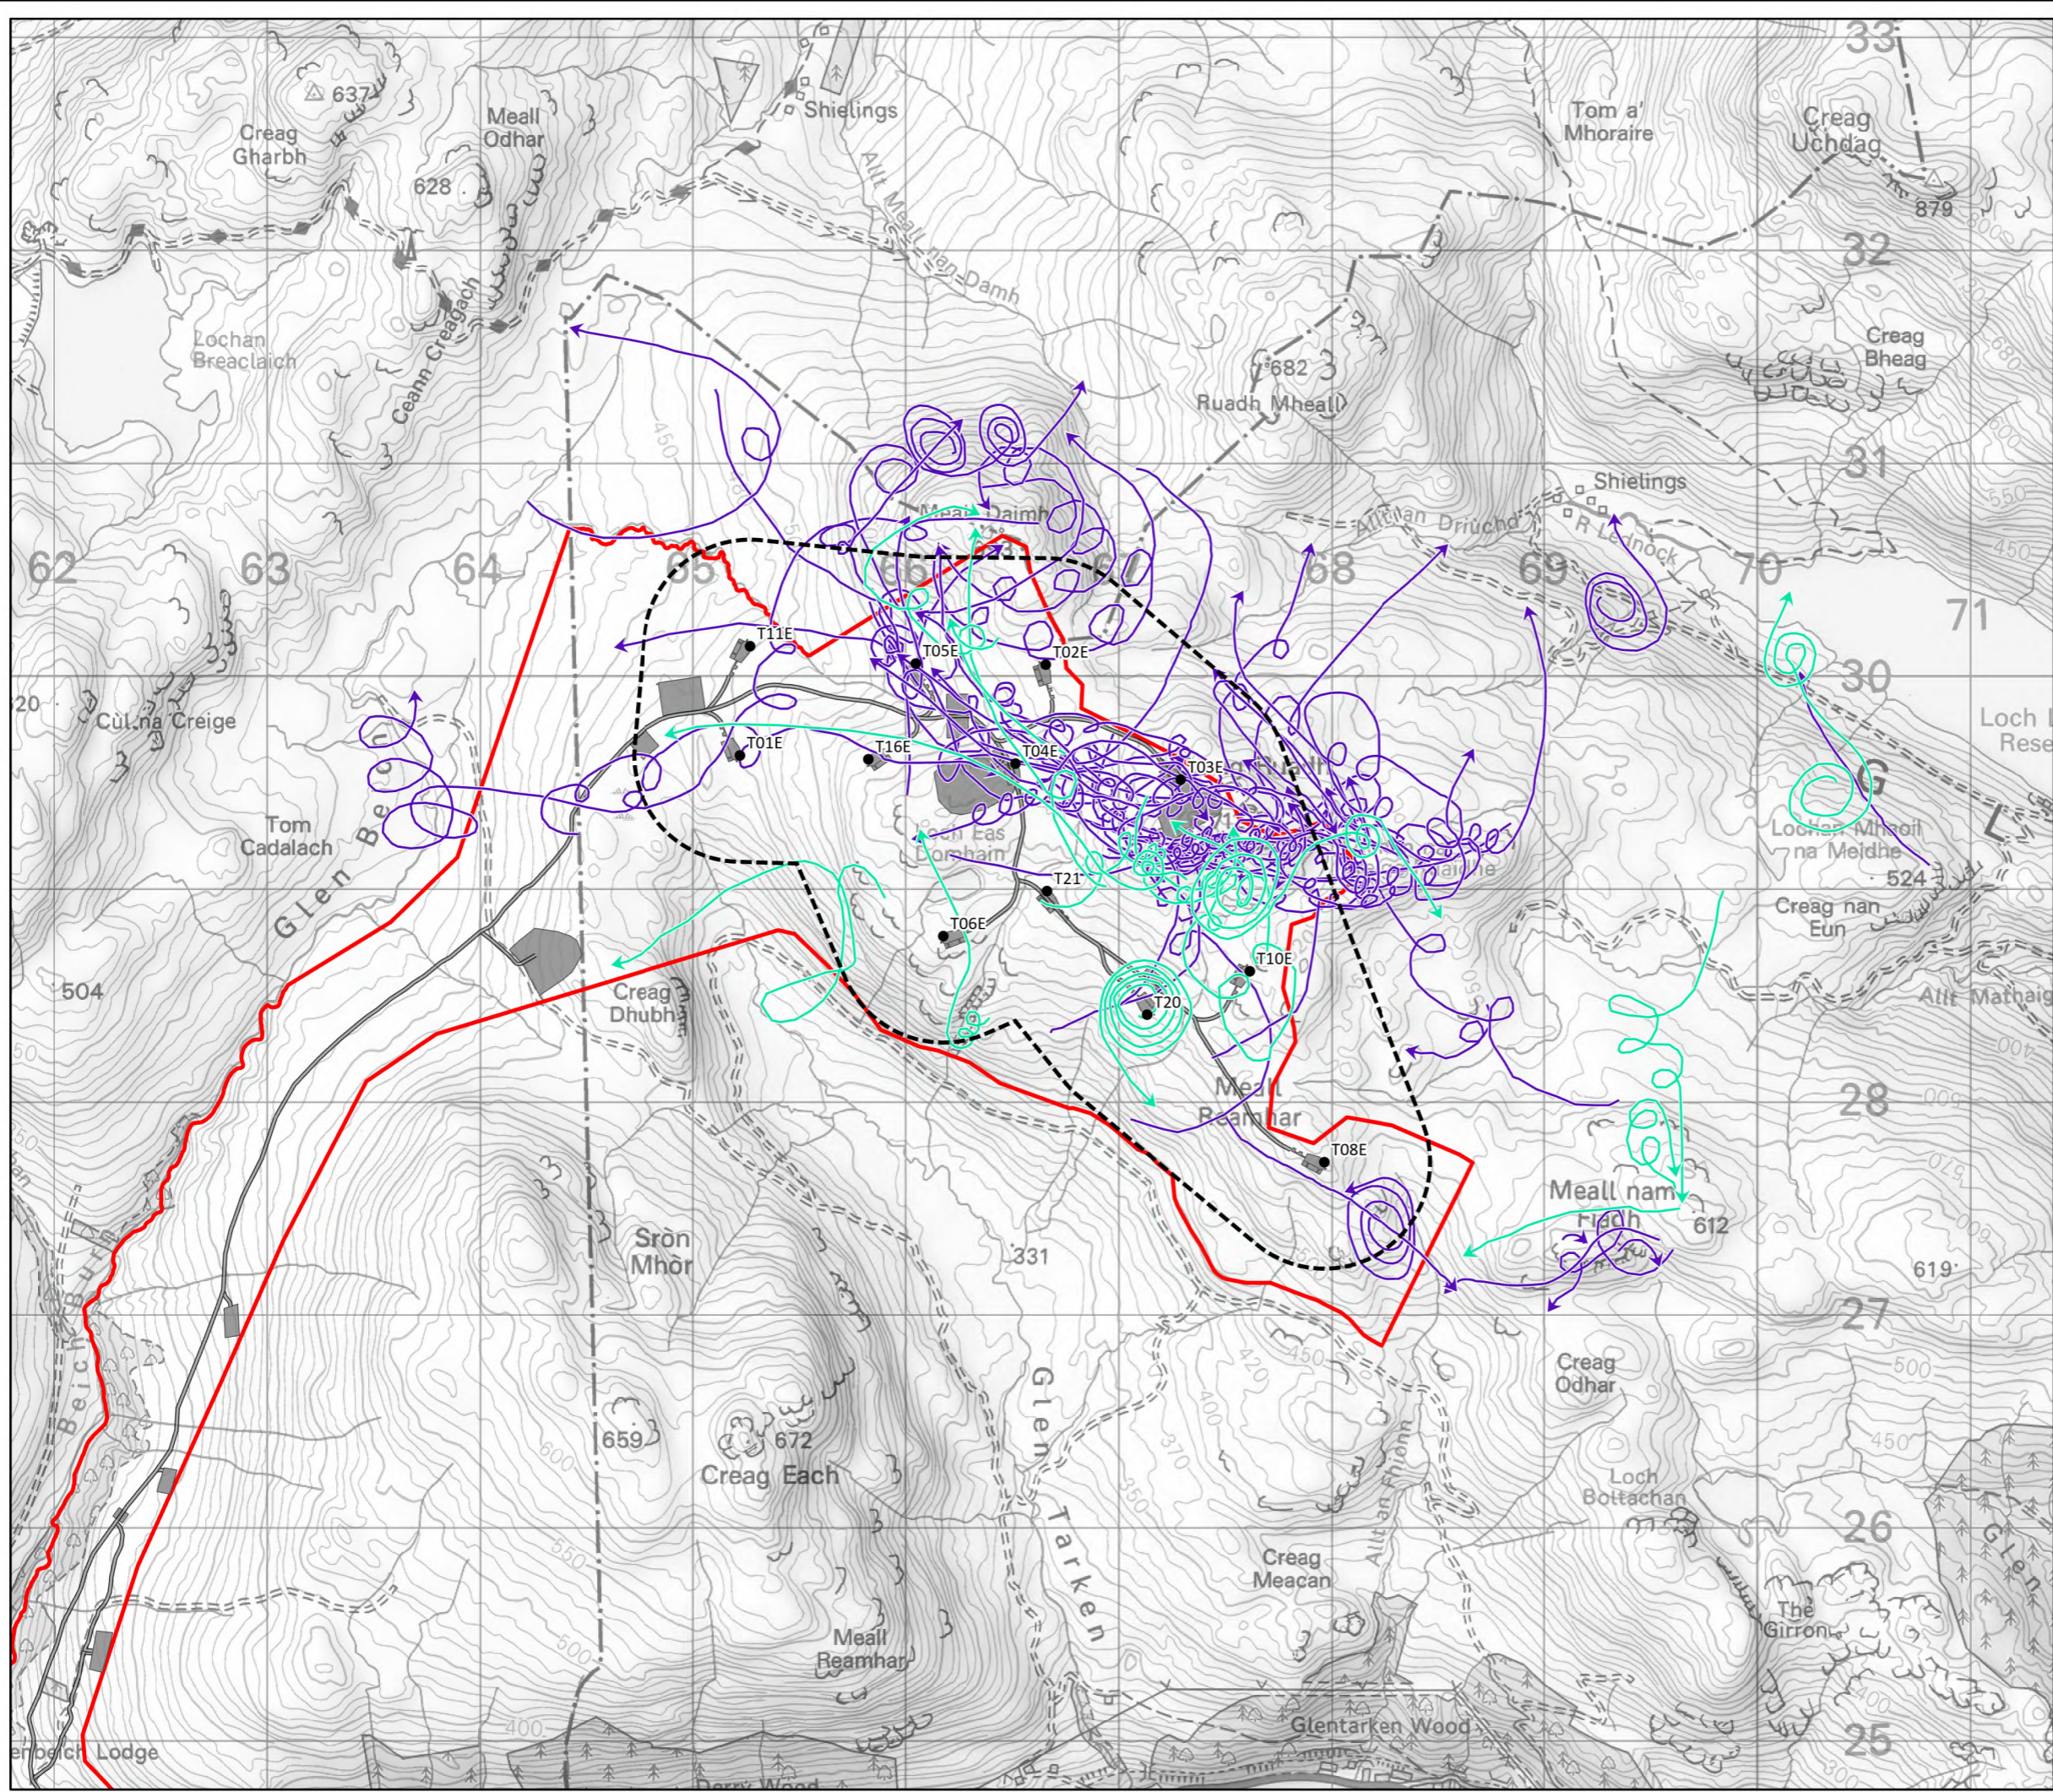

Key

- Site Boundary
- Proposed V162 Turbine
- Infrastructure
- Collision Risk Analysis Area

Golden Eagle Flight Activity

- 2021/2022 Non-Breeding Season
- 2022/2023 Non-Breeding Season

**Figure 6.12b**  
**Non-Breeding Seasons Flight Activity:**  
**Golden Eagle**

---

**Glentarken Wind Farm**  
**EIAR 2024**