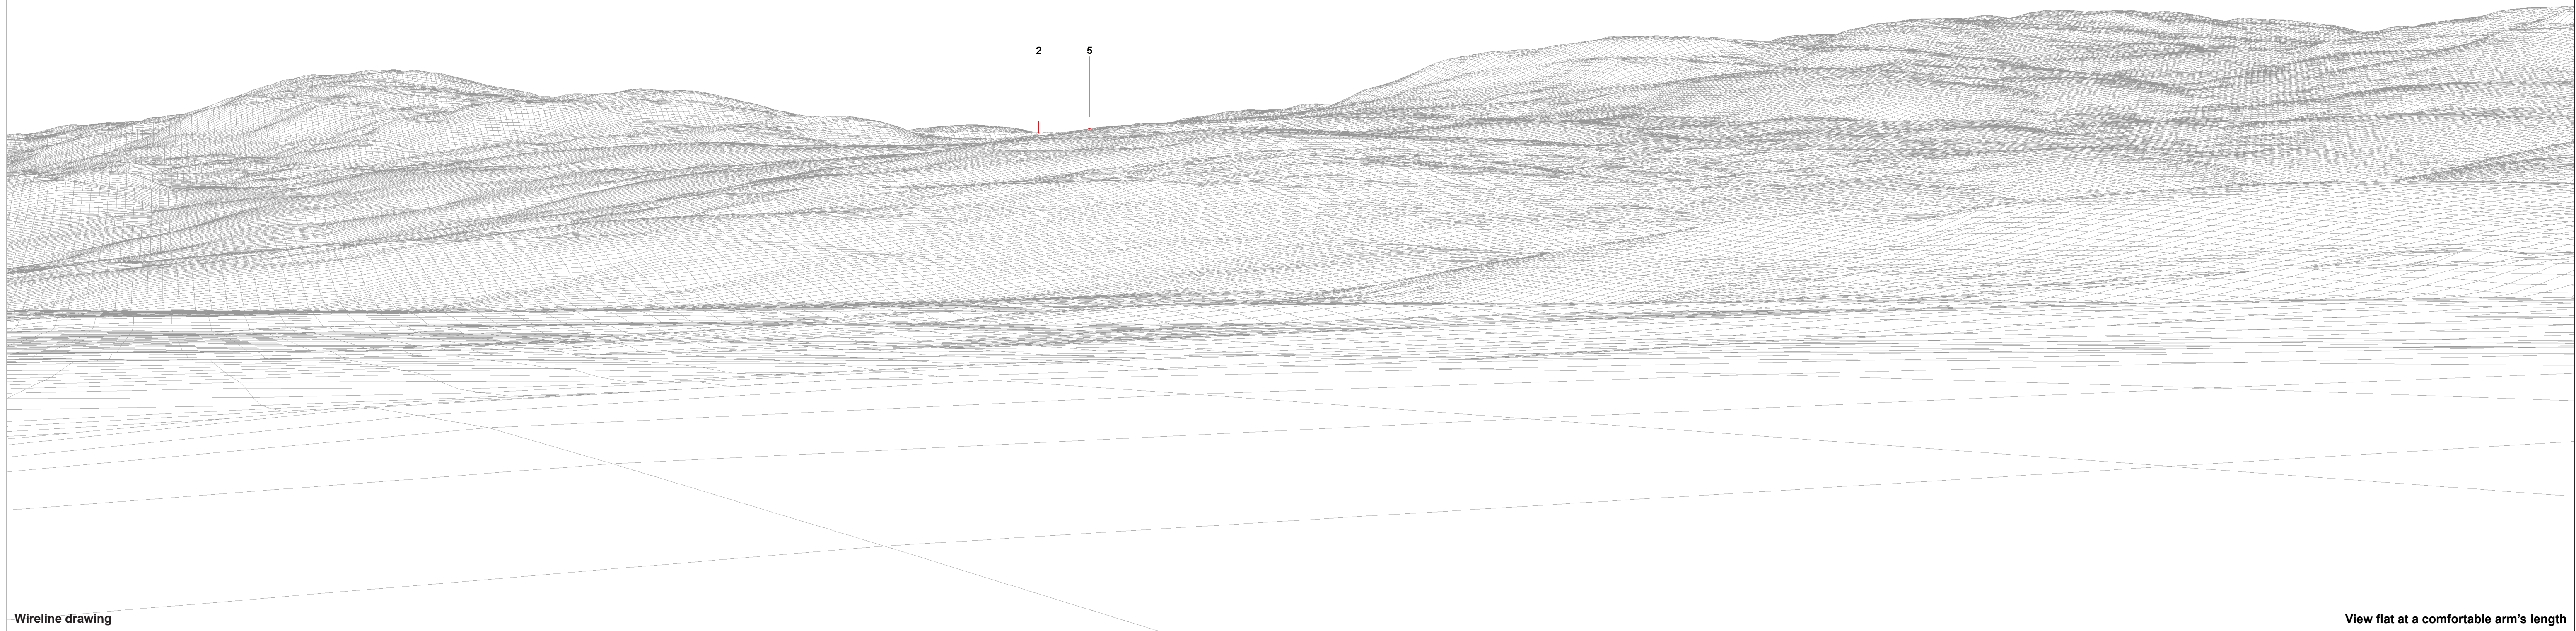

Panorama and Wireline (90°HFOV)

Photomontage and Wireline (53.5°HFOV)

Blade Tip Zone of Theoretical Visibility (ZTV) Bare Earth

No of Blade Tips Theoretically Visible

- 1-3
- 4-6
- 7-9
- 10-12

© A3

**Figure 5.19a**  
**Viewpoint Plan - VP 3**  
**Breadalbane Park, Killin**

**Glentarken Wind Farm**  
**EIAR 2024**

OS reference: 257135 E 733214 N	Horizontal field of view: 90 (cylindrical projection)	Camera: Canon EOS 6D Mark II
Eye level: 115.9 mAOD	Principal distance: 522 mm	Lens: Canon EF 50mm f/1.4
Direction of view: 114	Paper size: 841 x 297 mm (half A1)	Camera height: 1.5 m
Nearest turbine: 8.70 km	Correct printed image size: 820 x 130 mm	Date and time: 02.05.2024 11:30

Figure: 5.19b  
Viewpoint 3: Breadalbane Park, Killin  
Glentarden  
Crown copyright. All rights reserved (2024). Licence number 0100031673

Wireline drawing

View flat at a comfortable arm's length

OS reference: 257135 E 733214 N  
Eye level: 115.9 mAOD  
Direction of view: 114  
Nearest turbine: 8.70 km

Horizontal field of view: 53.5 (planar projection)  
Principal distance: 812.5 mm  
Paper size: 841 x 297 mm (half A1)  
Correct printed image size: 820 x 260 mm

Camera: Canon EOS 6D Mark II  
Lens: Canon EF 50mm f/1.4  
Camera height: 1.5 m  
Date and time: 02.05.2024 11:30