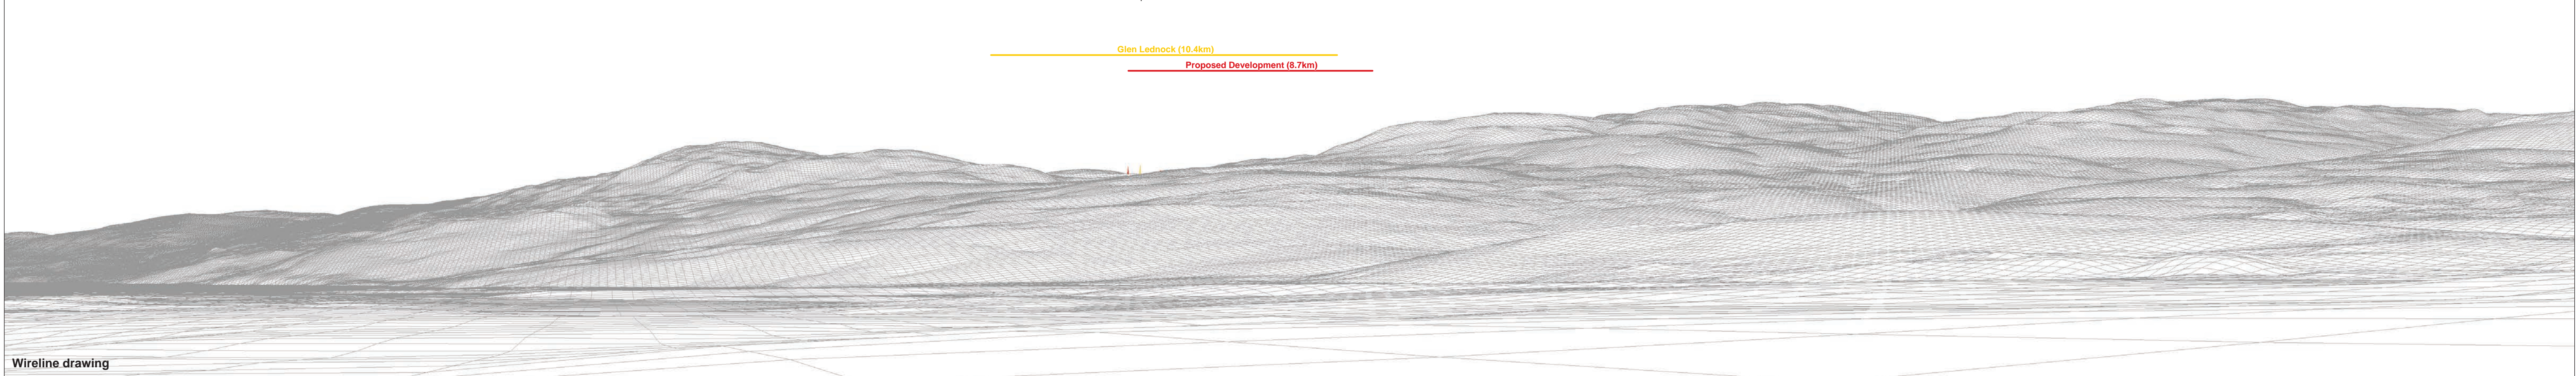

**Key**

- Viewpoint
- Proposed Turbines
- Site Boundary
- 5km Radii
- 20km Detailed LVIA Study Area
- 45km Study Area

**Cumulative Wind Farms:**

- Operational
- Consented
- Appeal / Application
- Scoping

Panorama and Wireline (90°HFOV)

Photomontage and Wireline (53.5°HFOV)

Blade Tip Zone of Theoretical Visibility (ZTV) Bare Earth

No of Blade Tips Theoretically Visible

- 1-3
- 4-6
- 7-9
- 10-12

© A3

**Figure 5.19a**  
**Viewpoint Plan - VP 3**  
**Breadalbane Park, Killin**

**Glentarken Wind Farm**  
**EIAR 2024**

OS reference: 257135 E 733214 N	Horizontal field of view: 90 (cylindrical projection)	Camera: Canon EOS 6D Mark II
Eye level: 115.9 mAOD	Principal distance: 522 mm	Lens: Canon EF 50mm f/1.4
Direction of view: 114	Paper size: 841 x 297 mm (half A1)	Camera height: 1.5 m
Nearest turbine: 8.70 km	Correct printed image size: 820 x 130 mm	Date and time: 02.05.2024 11:30

Figure: 5.19b  
Viewpoint 3: Breadalbane Park, Killin  
Glentarden  
Crown copyright. All rights reserved (2024). Licence number 0100031673

Wireline drawing

View flat at a comfortable arm's length

OS reference: 257135 E 733214 N  
Eye level: 115.9 mAOD  
Direction of view: 114  
Nearest turbine: 8.70 km