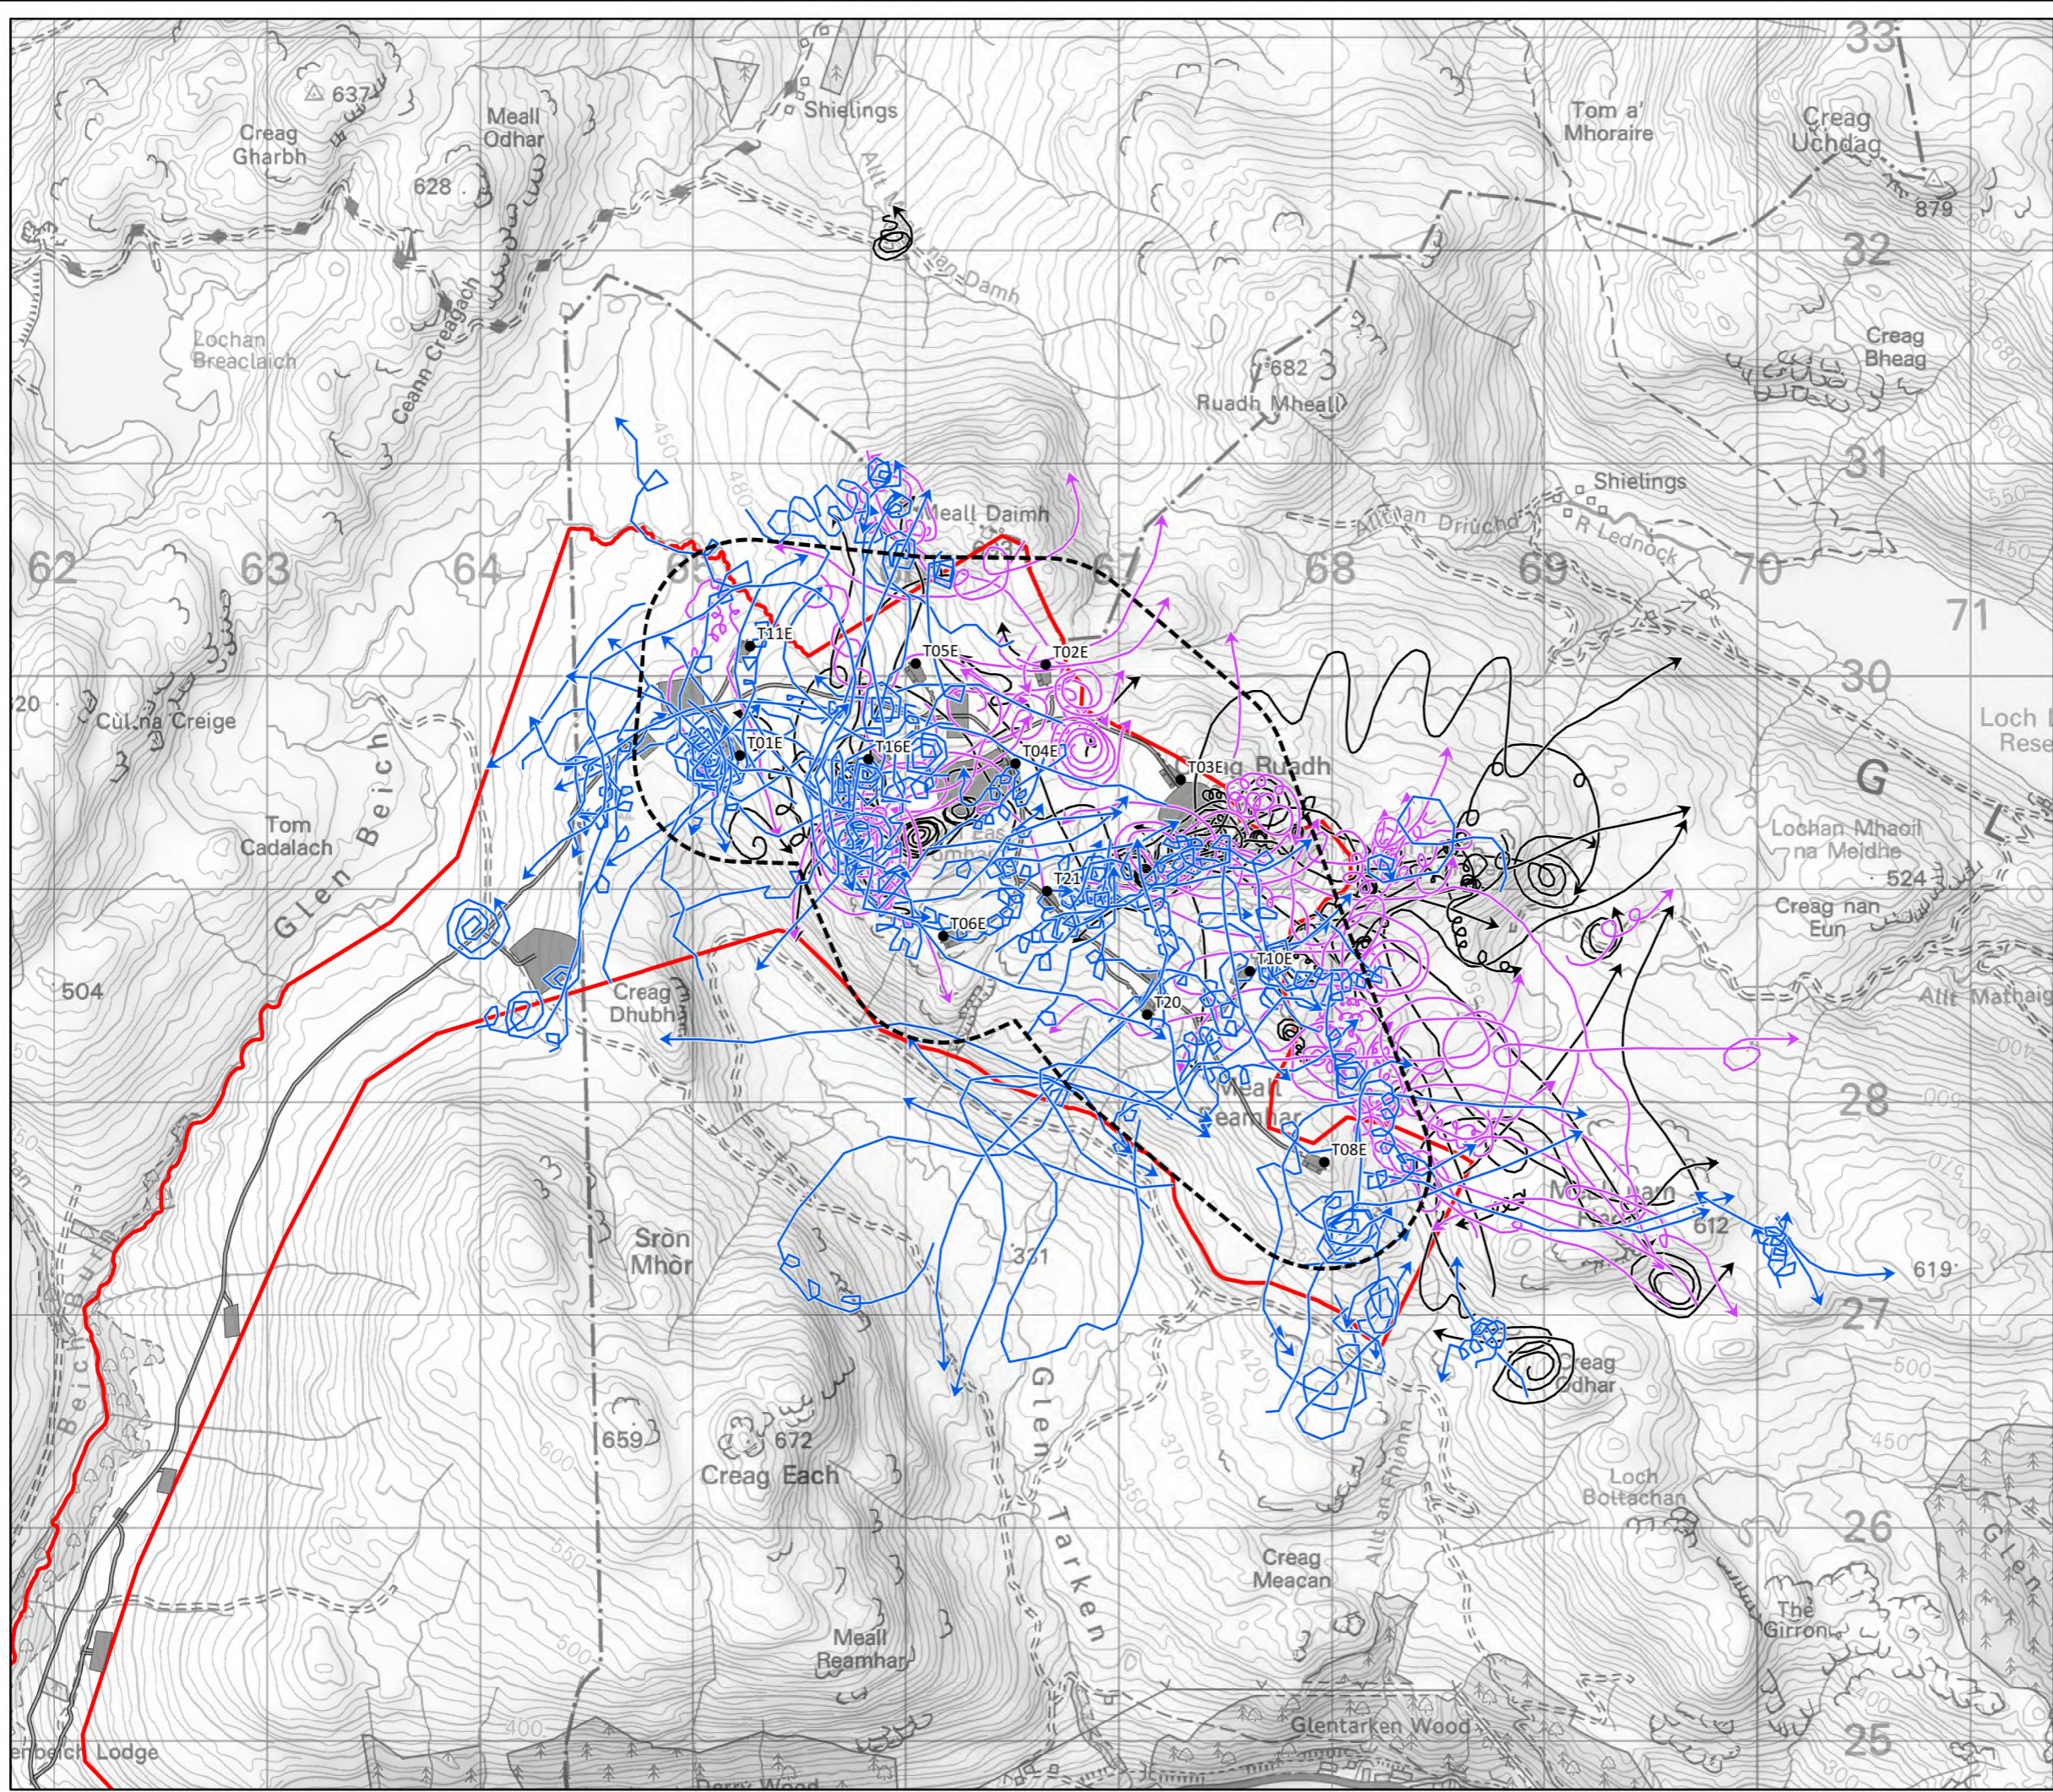

Key

- Site Boundary
 - Proposed V162 Turbine
 - Infrastructure
 - Collision Risk Analysis Area
- Red Kite Flight Activity**
- 2021 Breeding Season
 - 2022 Breeding Season
 - 2023 Breeding Season

Figure 6.16a
Breeding Seasons Flight Activity:
Red Kite

Glentarken Wind Farm
EIAR 2024